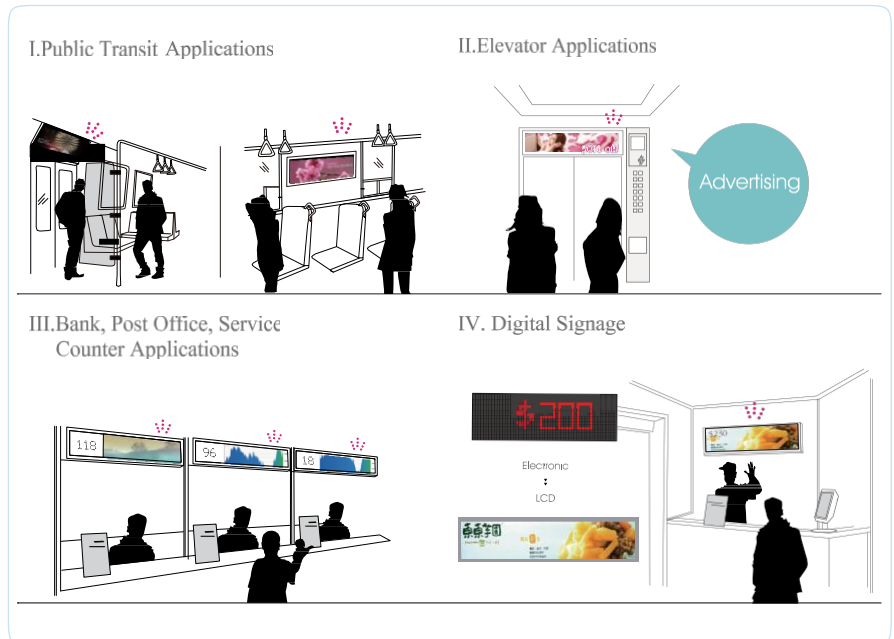

Wherever traditional aspect ratios such as 4:3 or 16:9 poorly fit into spaces for commercial messages or public information. GVision's SuperWide displays maximize possibilities and increase the visibility of business opportunities and public awareness messages.

An energy efficient high-brightness LED backlight presents brilliant images. GVision's SuperWide unique sharp with High-Definition performance yields eye-catching video performance.

With GVision's world-leading digital signage technology, SuperWide displays easily enable creative business cases and interactive marketing applications.

FeaTureS

- Multi languages OSD
- Portrait and Landscape displays supported
- HDMI 1.2 (480i~1080p); DVI Compliant
- Video Setting (Custom, Standard, Vivid)
- Smart Display Position(Zoom Mode) : Top / Middle /Bottom
- Support Remote Control Function by RS232
- Analog & Digital interface for plug and play convenience
- Wall Mounting interface
- Support VESA DPMS power saving
- Optional Infrared touch screen
- Optional High Brightness / IP65
- Various size options by project base