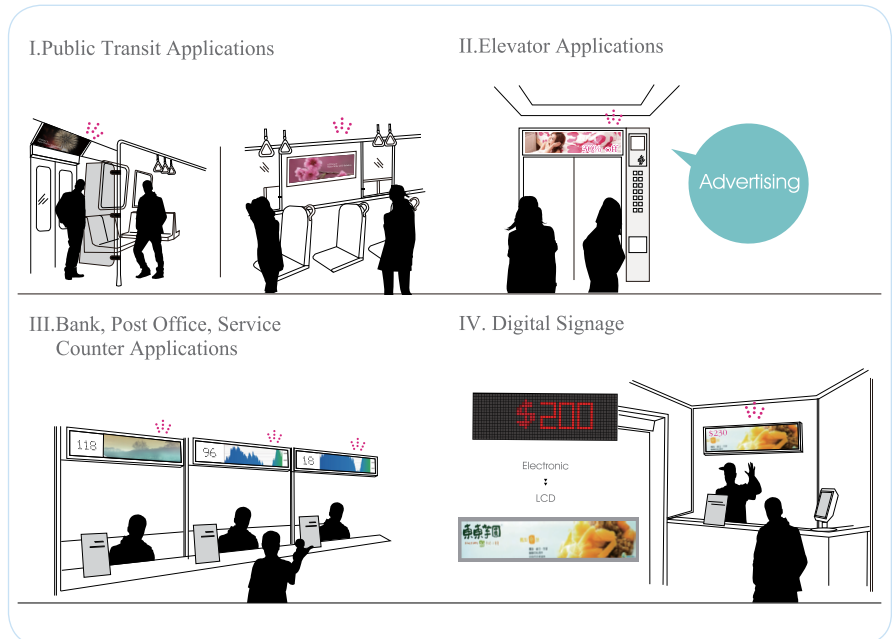

Wherever traditional aspect ratios such as 4:3 or 16"9 poorly fit into spaces for commercial messages or public information. GVision's SuperWide displays maximize possibilities and increase the visibility of business opportunities and public awareness messages.

An energy efficient high-brightness LED backlight presents brilliant images. GVision's SuperWide unique sharp with High-Definition performance yields eye-catching video performance.

With GVision's world-leading digital signage technology, SuperWide displays easily enable creative business cases and interactive marketing applications.

FEATURES

- Multi languages OSD
- Portrait and Landscape displays supported
- HDMI 1.2 (480i~1080p); DVI Compliant
- Video Setting (Custom, Standard, Vivid)
- Smart Display Position(Zoom Mode) : Top / Middle /Bottom
- Support Remote Control Function by RS232
- Analog & Digital interface for plug and play convenience
- Wall Mounting interface
- Support VESA DPMS power saving
- Optional Infrared touch screen
- Optional High Brightness / IP65
- Various size options by project base